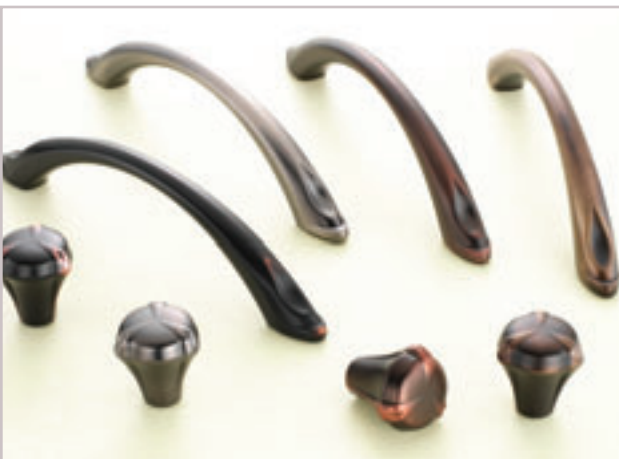

LUNA

The beautifully contoured lines of this collection fit naturally into the palm of your hand. Available in today's most exquisite finishes.

Part Number and Description

- 28024 Zinc Die Cast, Knob, 1-1/8" dia.
- 28038 Zinc Die Cast, Pull, 128mm cc

* patent pending

Available Finishes

28038-RE